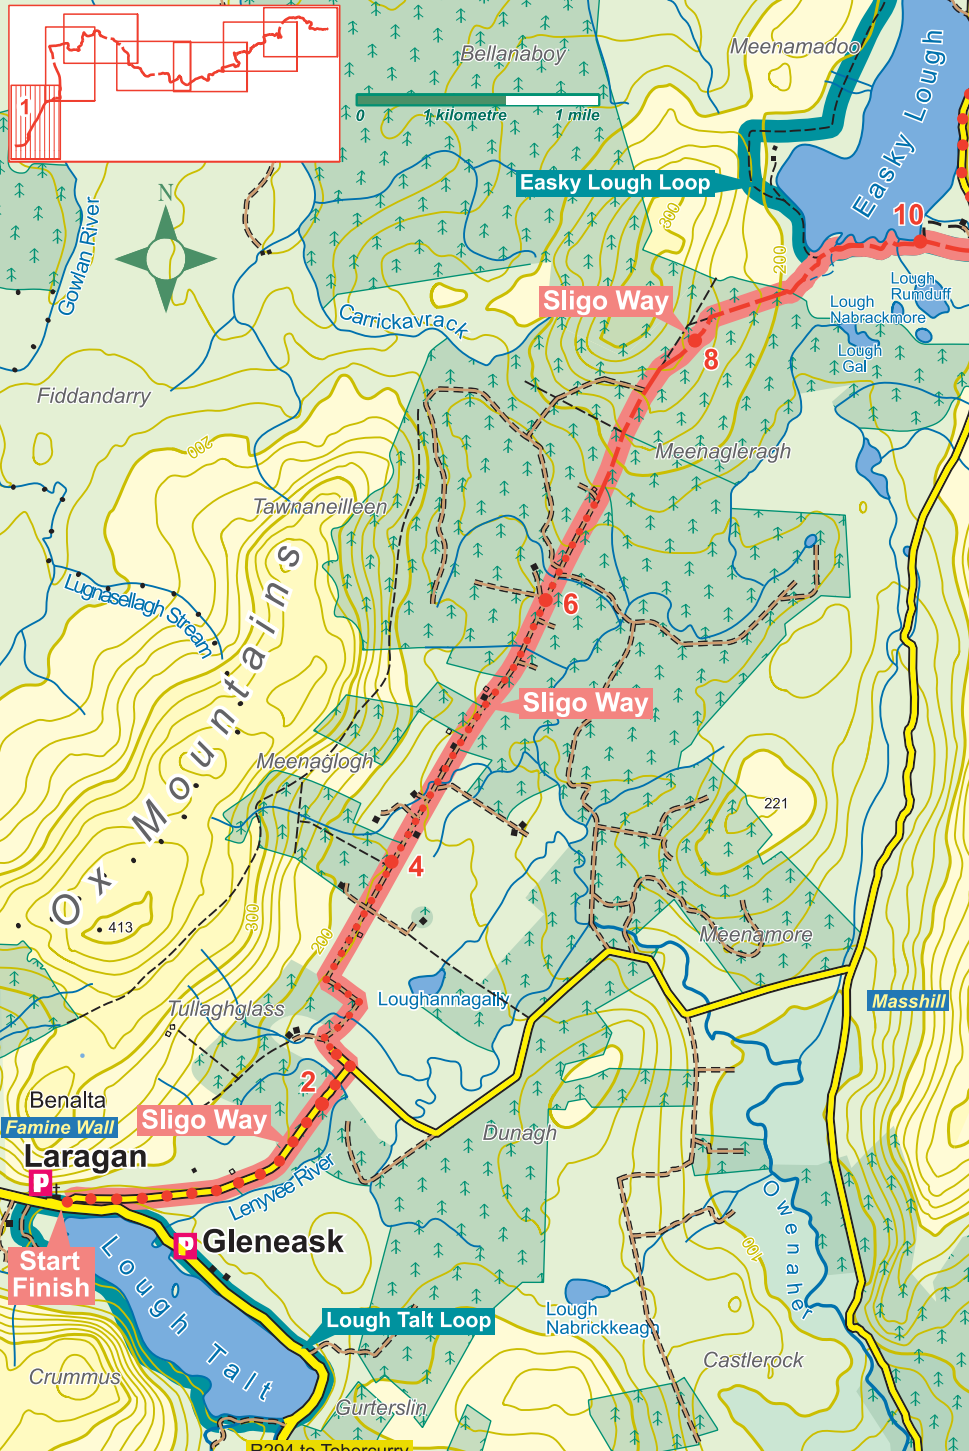

0 1 kilometre 1 mile

Start Finish

Laragan

Sligo Way

Gleneask

Lough Talt Loop

Sligo Way

Sligo Way

Easky Lough Loop

Masshill

R294 to Tobercurry

Benalta
Famine Wall

Crummus

Fiddandarry

Ox Mountains

Tullaghglass

Gurterslin

Cowlan River

Lugasellagh Stream

Loughannagally

Dunagh

Carrickavrack

Tawnaneilleen

Lough Nabrickkeagh

Lough Gal

Easky Lough

221

413

200

300

200

300