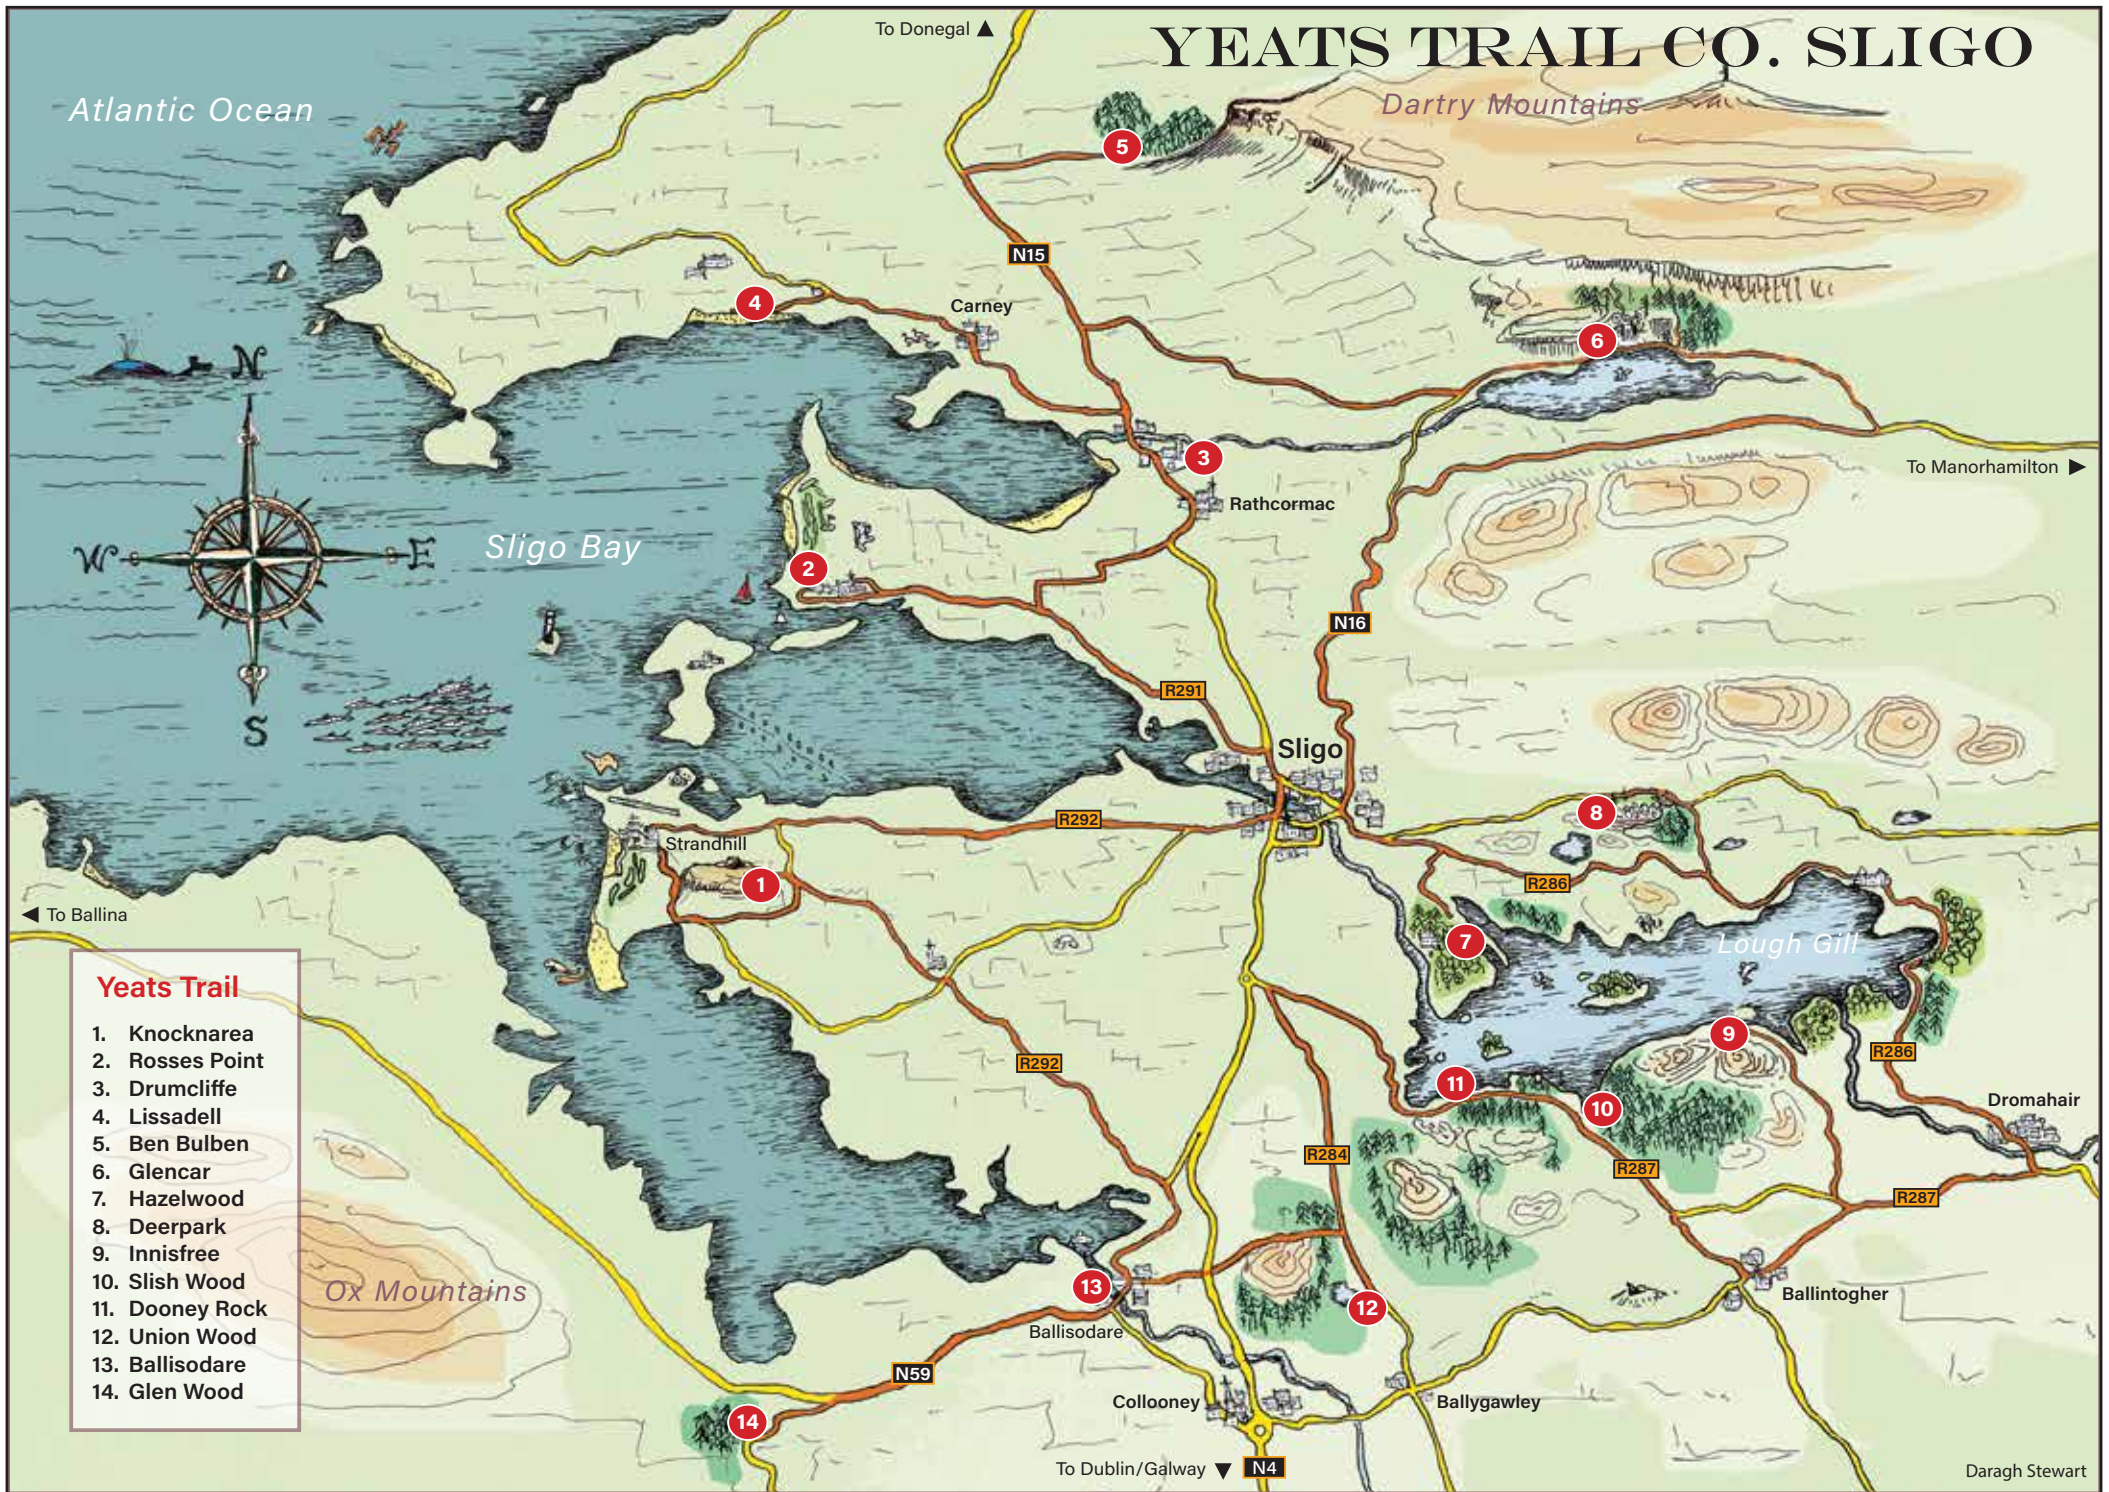

# YEATS TRAIL CO. SLIGO

- Yeats Trail**
1. Knocknarea
  2. Rosses Point
  3. Drumcliffe
  4. Lissadell
  5. Ben Bulbin
  6. Glencar
  7. Hazelwood
  8. Deepark
  9. Innisfree
  10. Slish Wood
  11. Dooney Rock
  12. Union Wood
  13. Ballisodare
  14. Glen Wood