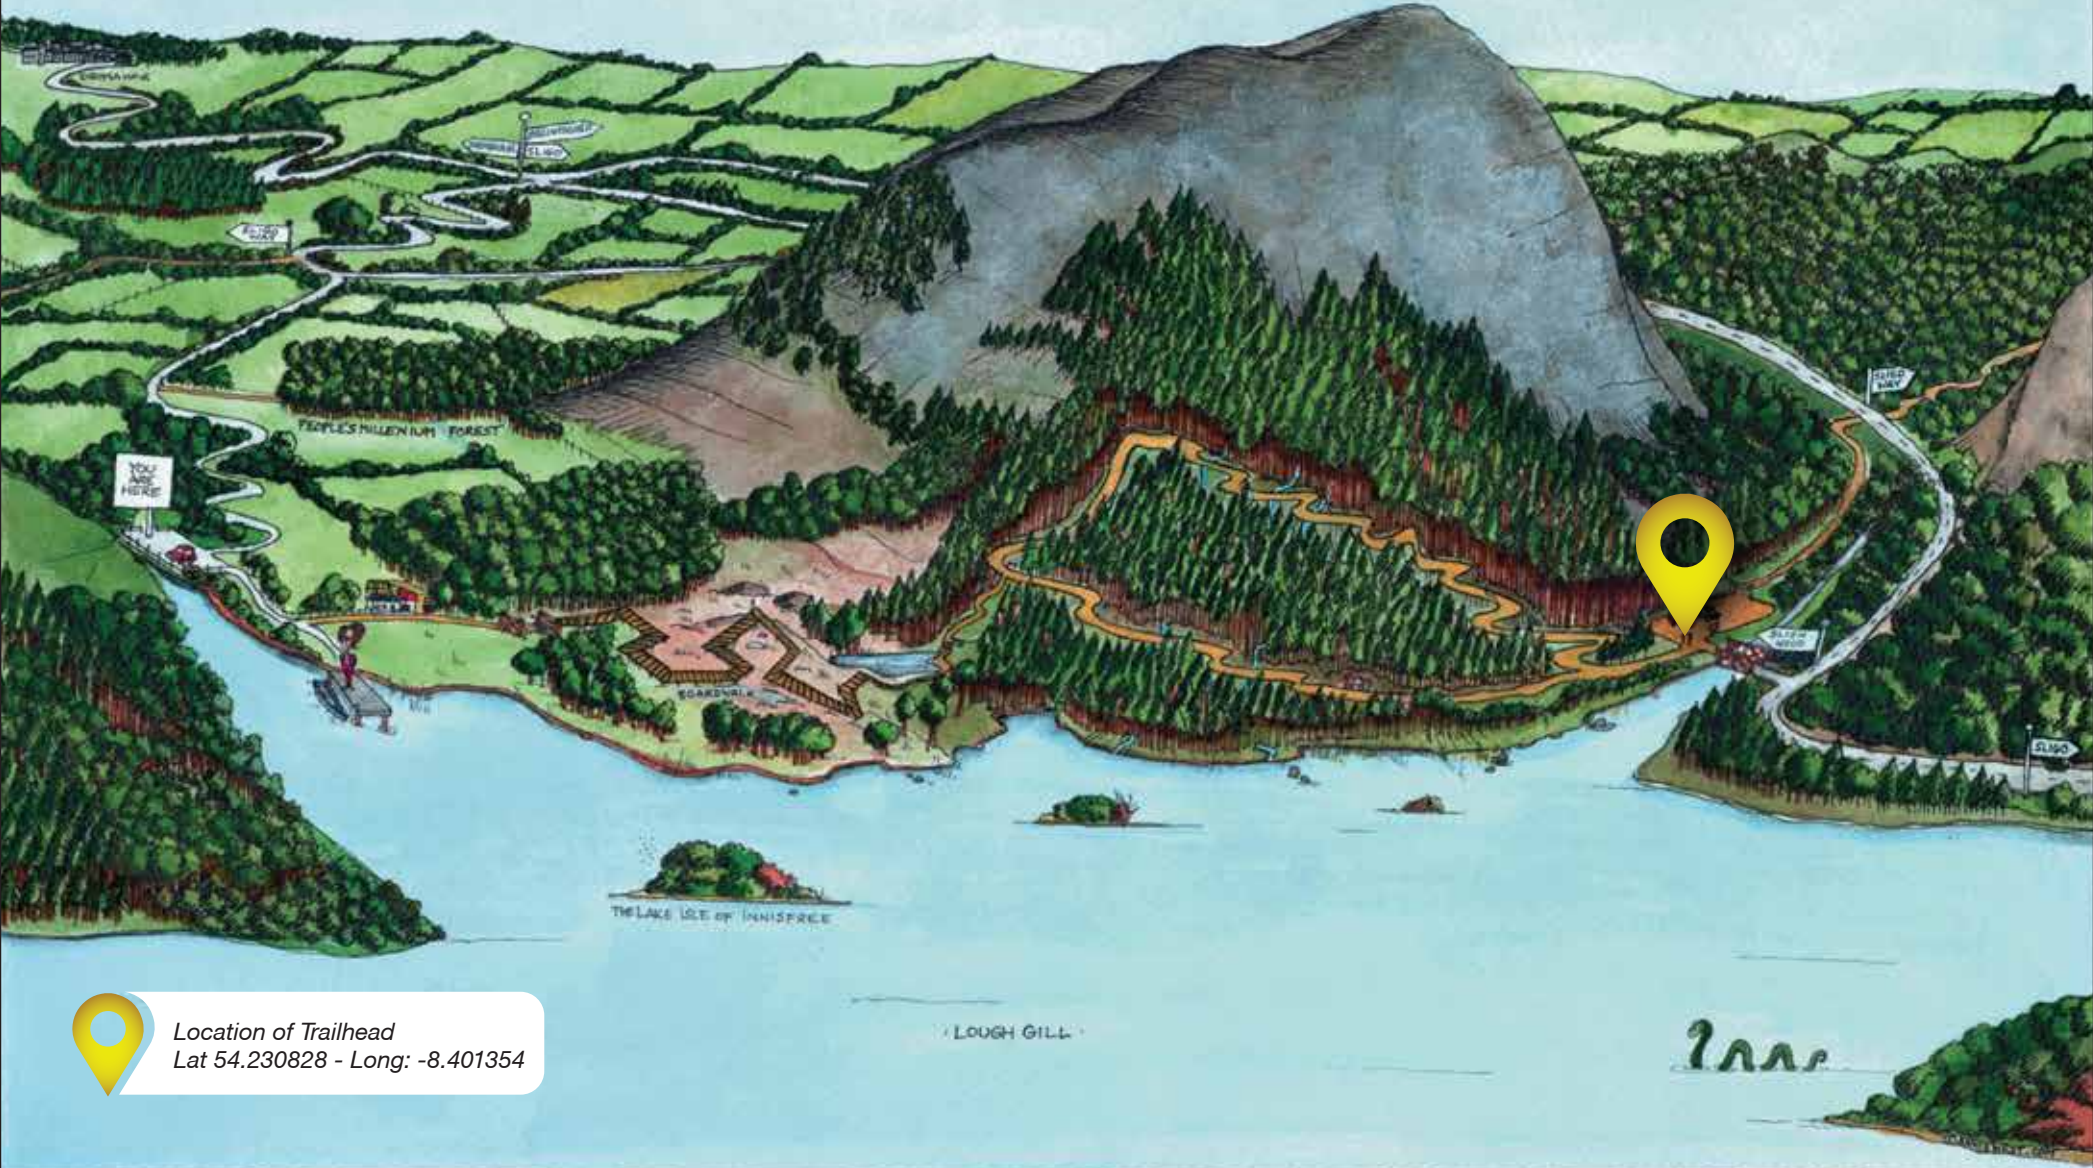

# INNISFREE - SLISH WOOD

Location of Trailhead  
Lat 54.230828 - Long: -8.401354